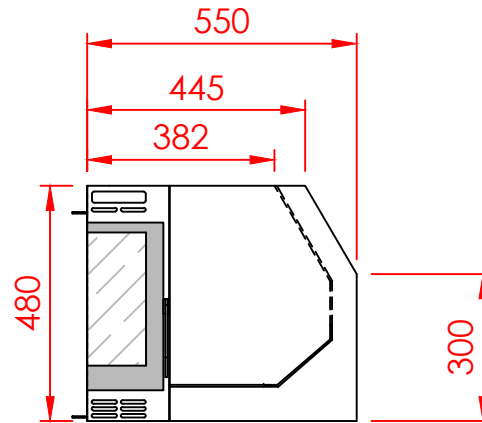

TOP

FRONT

SIDE

Series: **INSERTS**

Model: TUBE PRISMA

Type: 70/55

Specials:

All dimensions in mm
 General dimension tolerances up to 7mm
 All illustrations and drawings are protected by copyright.
 Exploitation or publication, even of individual details,
 only with our permission.
 Technical changes and errors reserved.