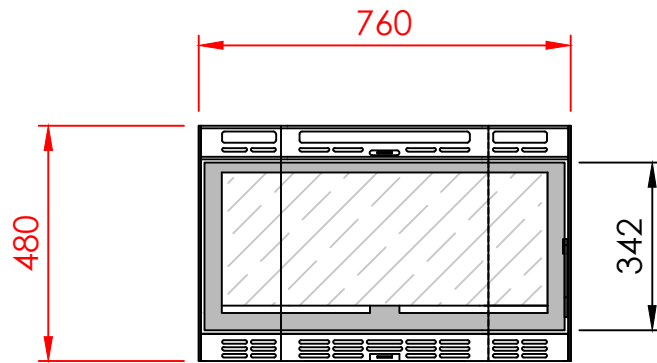

TOP

FRONT

SIDE

Series: **INSERTS**

Model: TUBE PRISMA

Type: 70/55

Specials:

All dimensions in mm
 General dimension tolerances up to 7mm
 All illustrations and drawings are protected by copyright.
 Exploitation or publication, even of individual details,
 only with our permission.
 Technical changes and errors reserved.